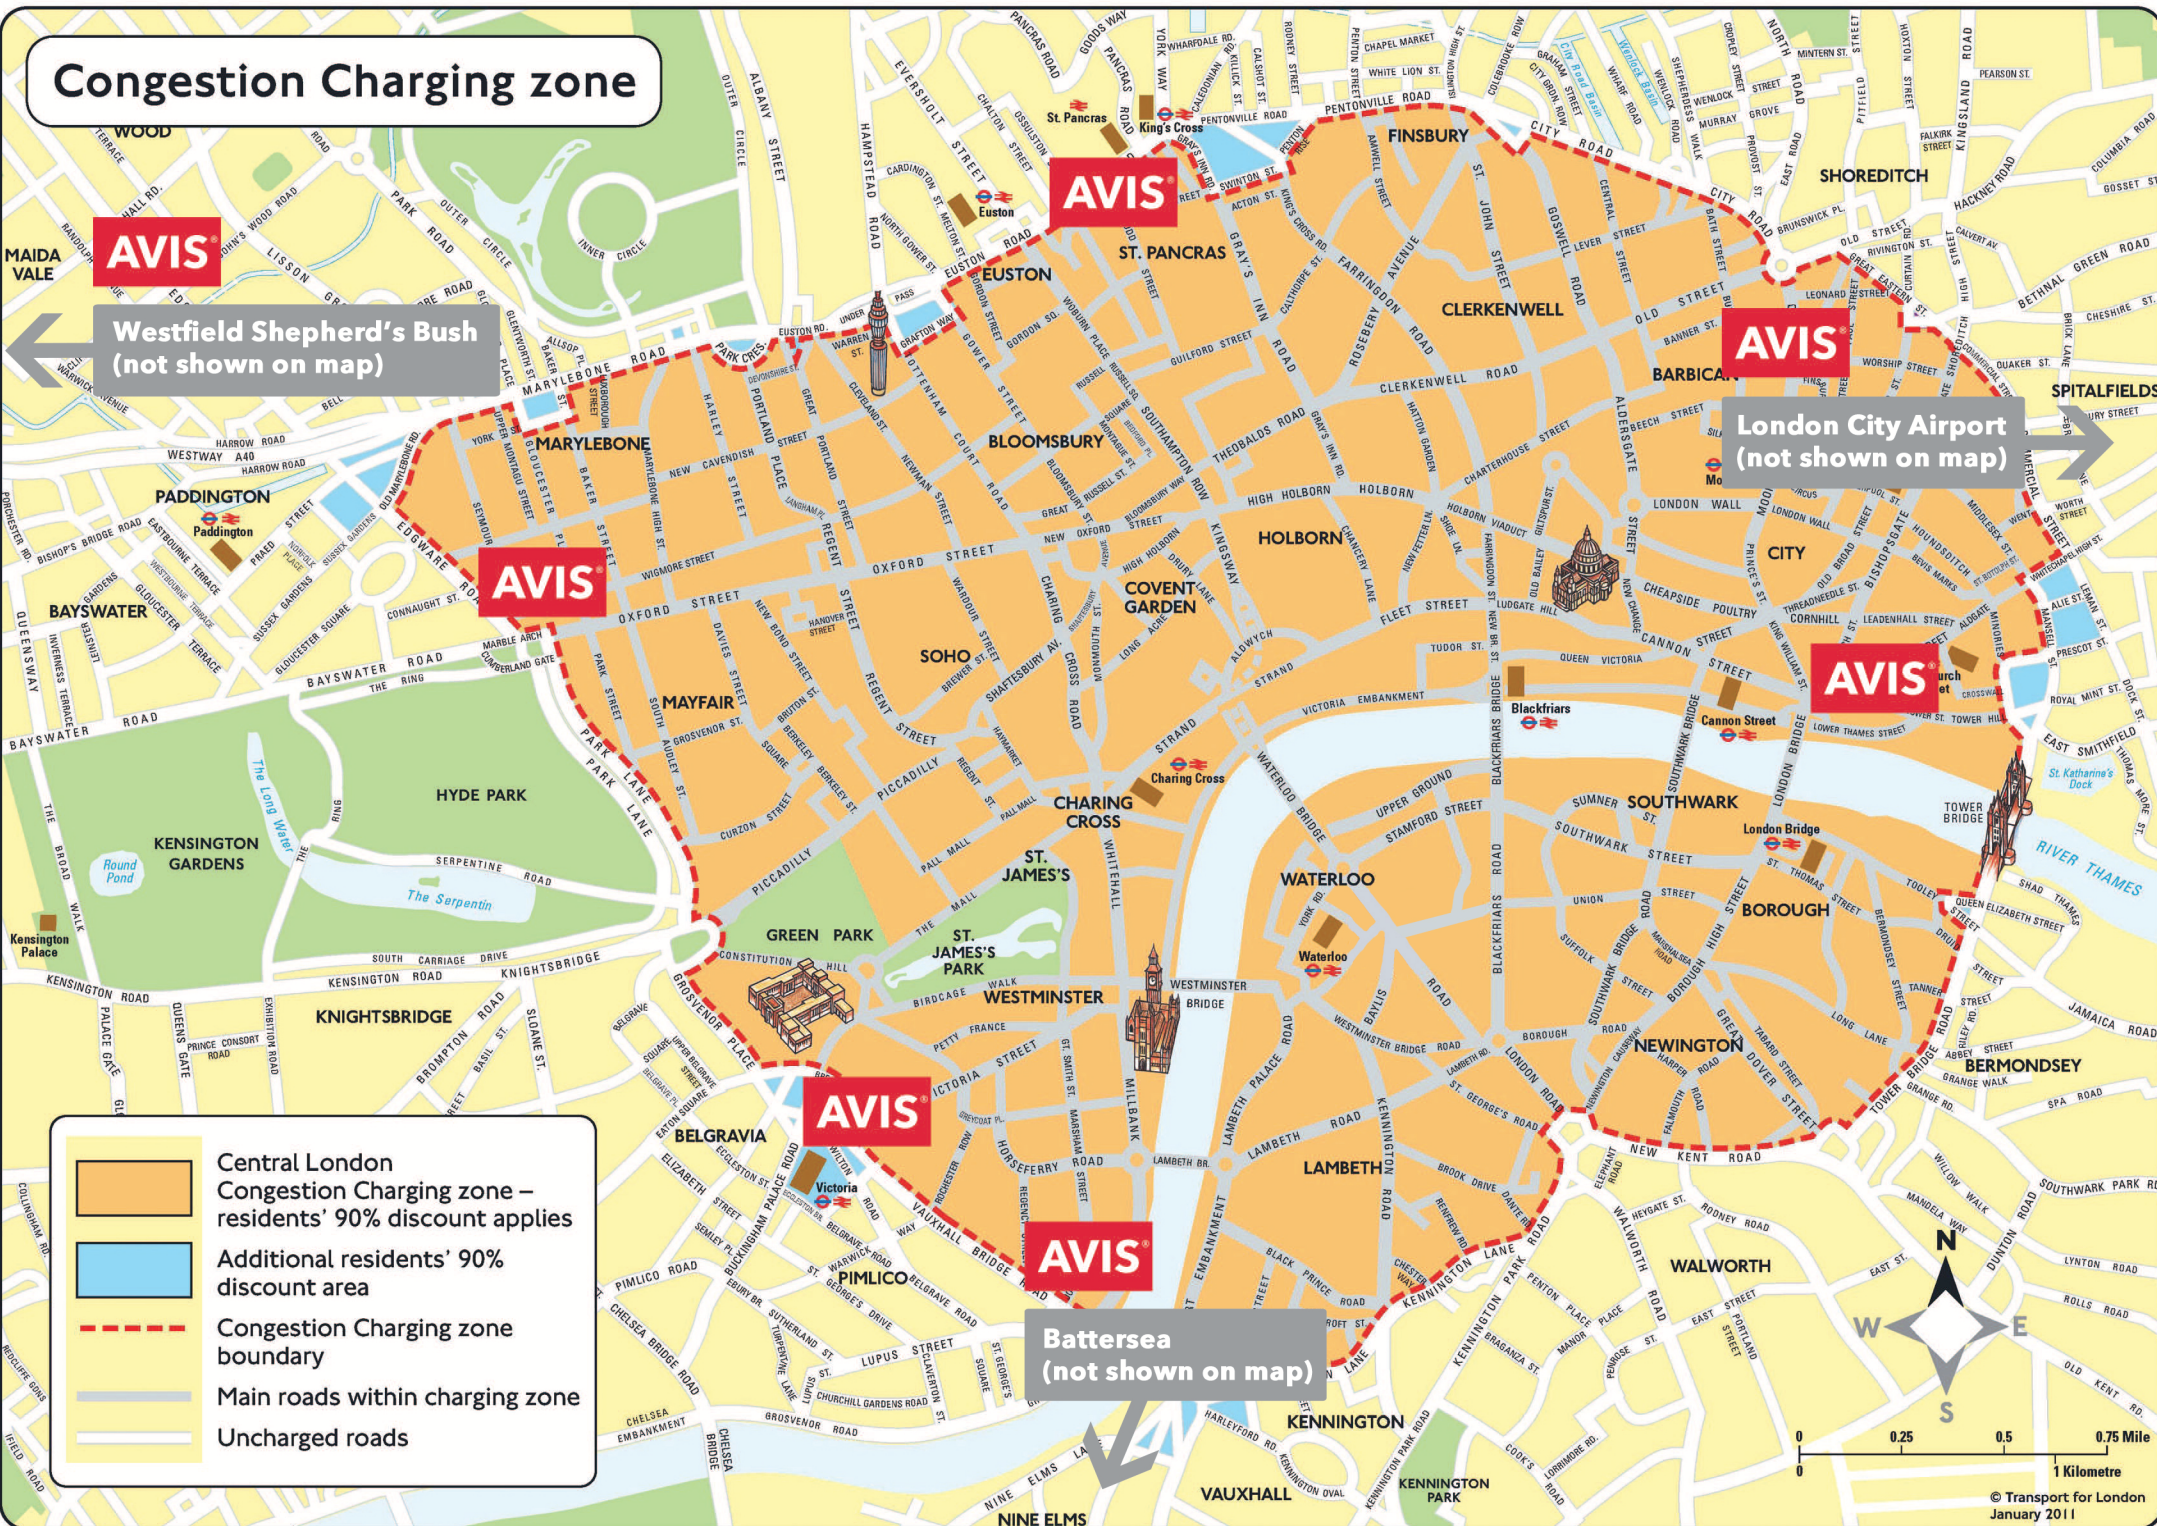

Congestion Charging zone

AVIS

Westfield Shepherd's Bush
(not shown on map)

AVIS

AVIS

London City Airport
(not shown on map)

AVIS

AVIS

AVIS

AVIS

Battersea
(not shown on map)

-  Central London Congestion Charging zone – residents' 90% discount applies
-  Additional residents' 90% discount area
-  Congestion Charging zone boundary
-  Main roads within charging zone
-  Uncharged roads